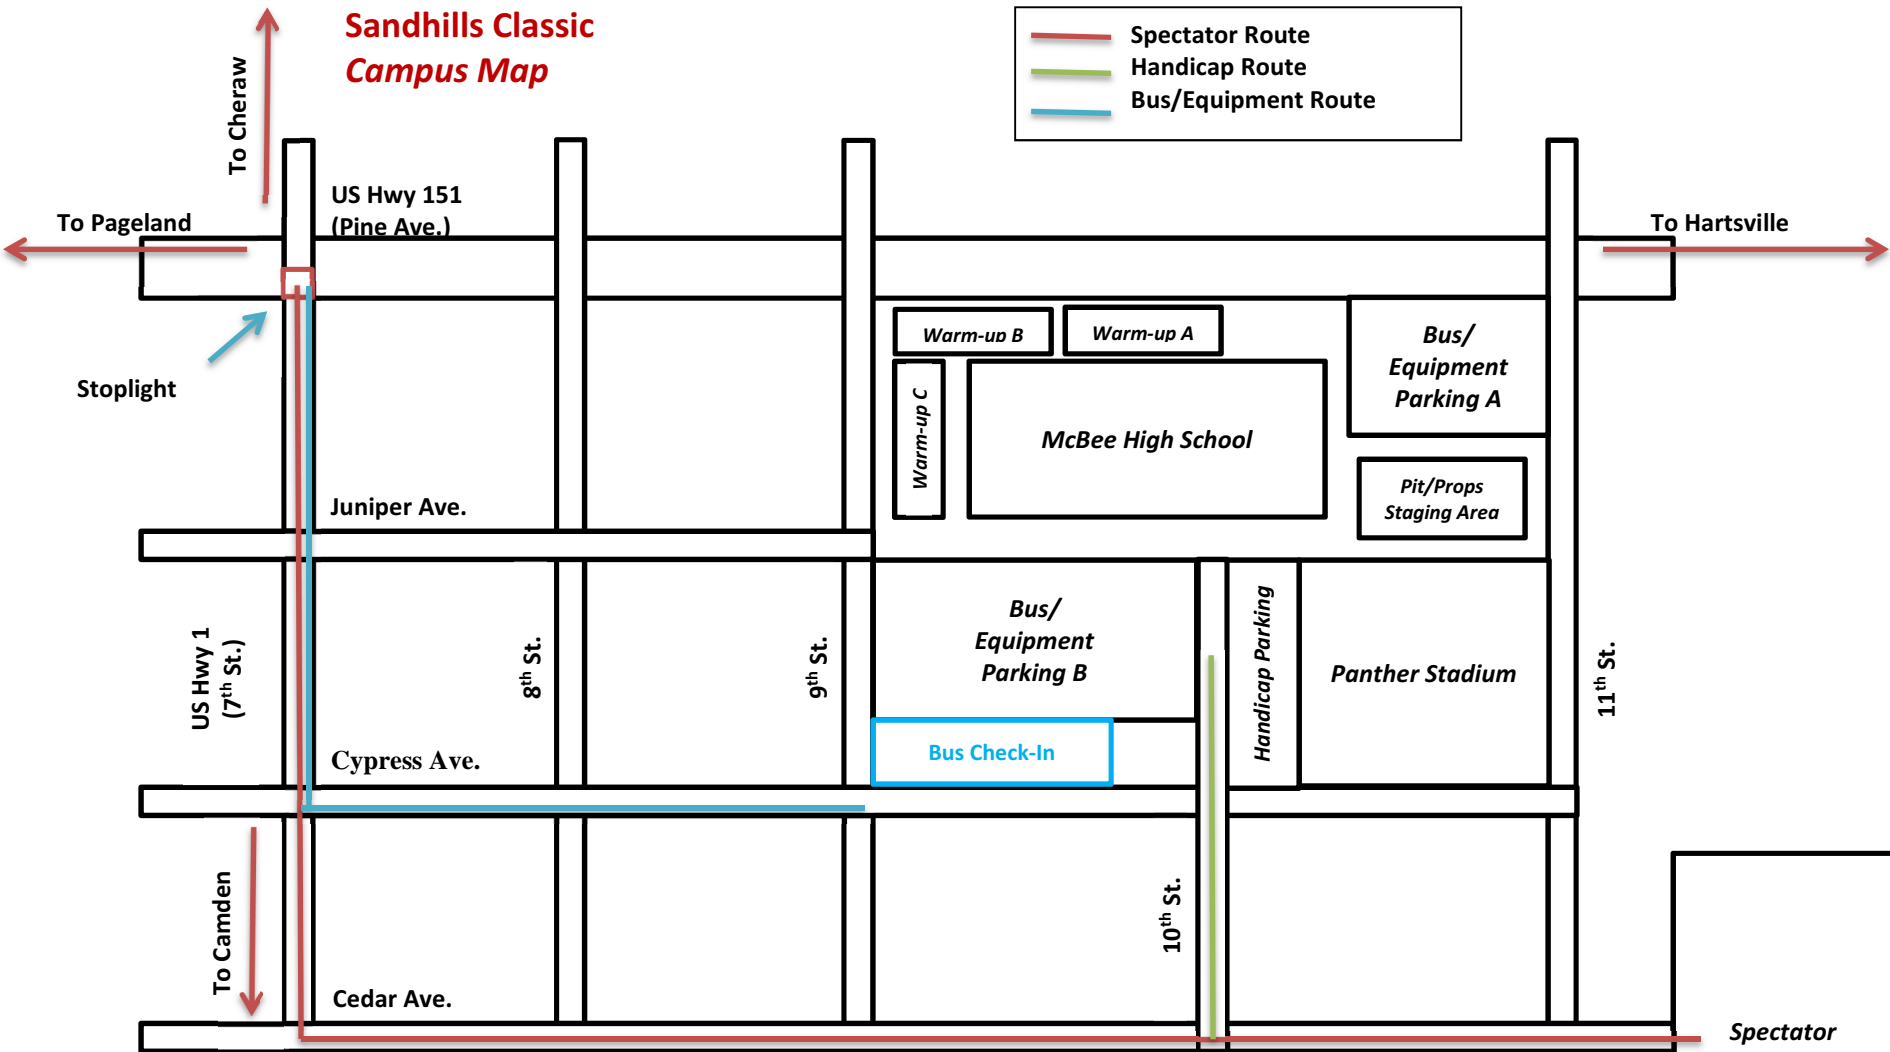

## Sandhills Classic Campus Map

**Directions:**

**From Hartville:** Go north on Hwy 151 (Pine Ave.) into McBee. Pass McBee HS, go to the stop light, and turn left onto Hwy 1 S. (7<sup>th</sup> St.). Buses & Equipment go two blocks, turn left onto Cypress Ave. and go to check-in. Spectators go three blocks, turn left onto Cedar Ave. Cedar Ave. ends at the spectator parking lot.

**From Pageland:** Go south on Hwy 151 (Pine Ave.) into McBee. Turn right at the stop light onto Hwy 1 S. (7<sup>th</sup> St.). Buses & Equipment go two blocks, turn left onto Cypress Ave. and go to check-in. Spectators go three blocks, turn left onto Cedar Ave. Cedar Ave. ends at the spectator parking lot.

**From Camden:** Go north on Hwy 1 (7<sup>th</sup> St.) into McBee. Spectators turn right onto Cedar Ave. (three blocks before the stoplight). Cedar Ave. ends at the spectator parking lot. Buses & Equipment turn right onto Cypress Ave. and go to bus check-in.

**Note:** Persons needing handicap parking will go three blocks on Cedar Ave. and turn left onto 10<sup>th</sup> St. 10<sup>th</sup> St. ends at the handicap parking lot.